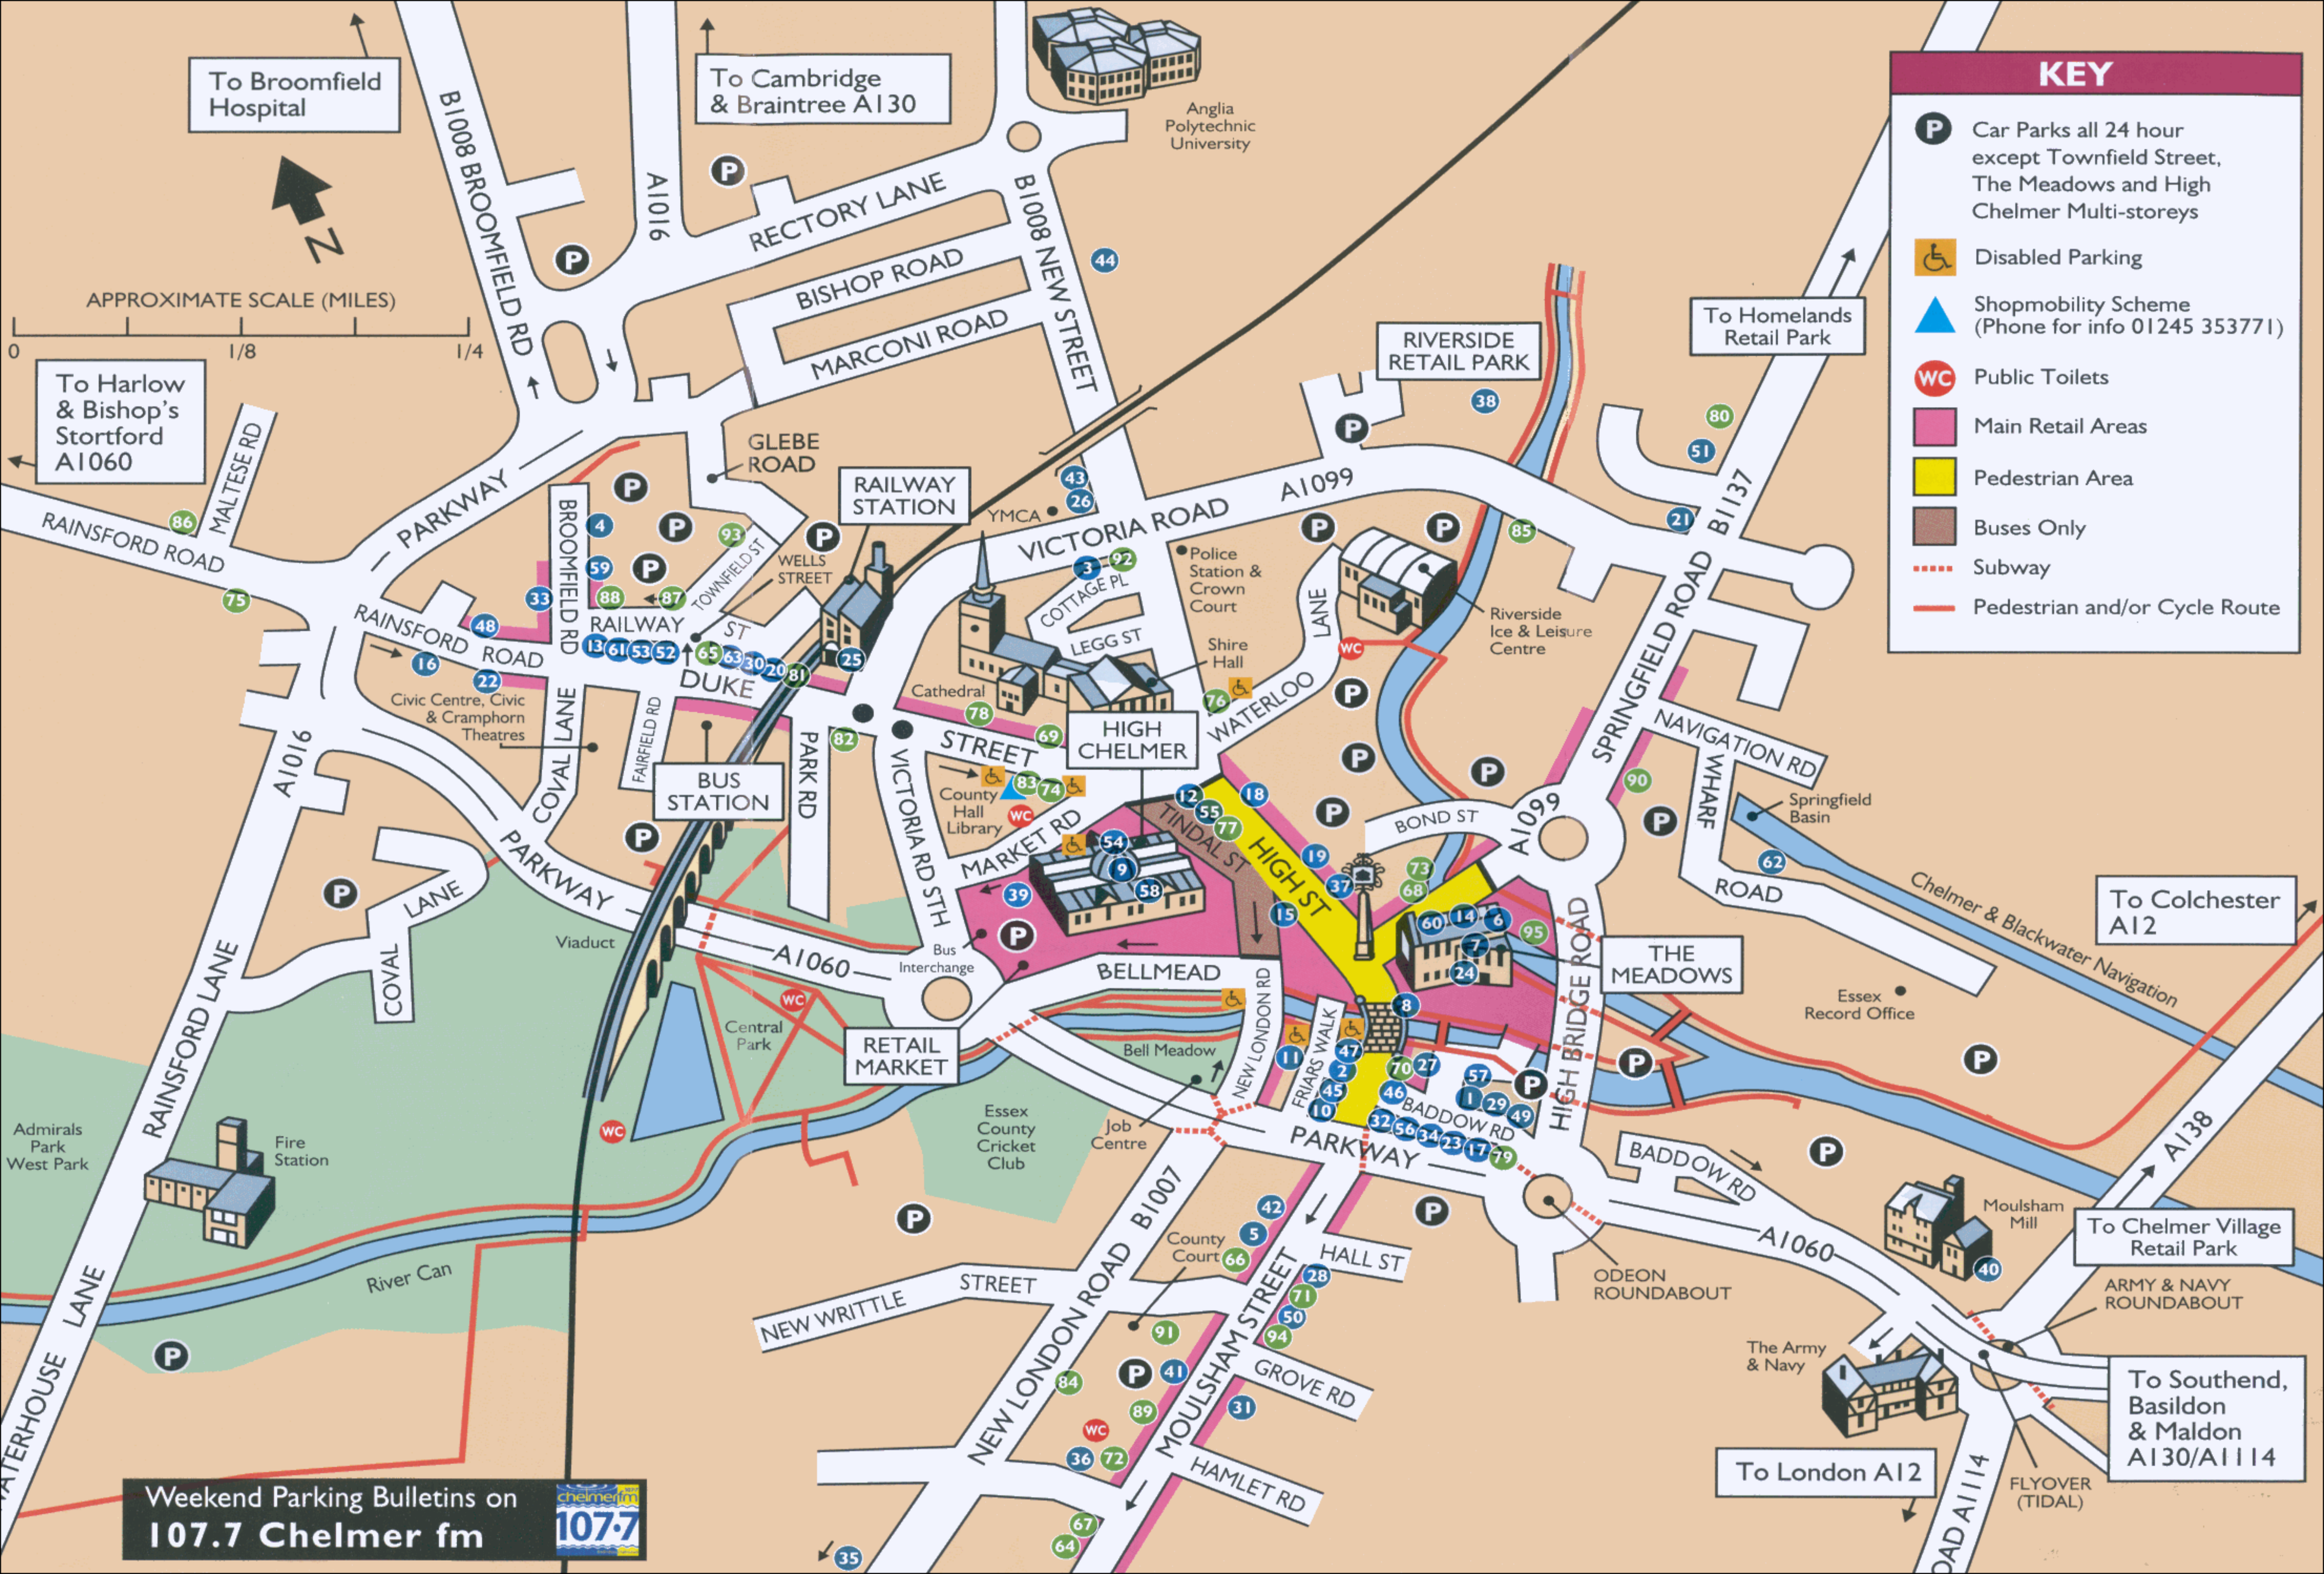

KEY

- P** Car Parks all 24 hour except Townfield Street, The Meadows and High Chelmer Multi-storeys
-  Disabled Parking
-  Shopmobility Scheme (Phone for info 01245 353771)
- WC** Public Toilets
-  Main Retail Areas
-  Pedestrian Area
-  Buses Only
-  Subway
-  Pedestrian and/or Cycle Route

To Broomfield Hospital

To Cambridge & Braintree A130

To Harlow & Bishop's Stortford A1060

To Homelands Retail Park

To Colchester A12

To Chelmer Village Retail Park

To Southend, Basildon & Maldon A130/A114

To London A12

APPROXIMATE SCALE (MILES)

Weekend Parking Bulletins on **107.7 Chelmer fm**